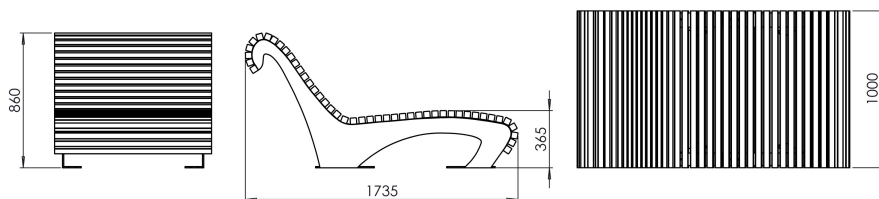

WAVE double sunbed | LWA069.01

From collection **WAVE**

WAVE sunbed - 100 cm wide with a wooden seat and a steel frame.

The LWA069.001 model has a comfortably contoured backrest and it is intended for two people.

The WAVE collection is perfect for park projects and places of rest. Ergonomic shapes are an invitation to use and give the investment a prestigious character.

Dimensions and materials available below.