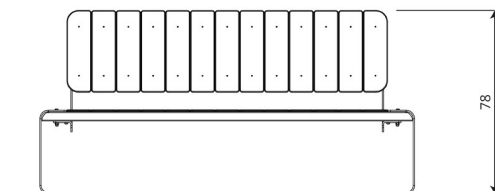

Guarantee

- **30** 30 year guarantee - Structural strength of steel and stainless steel components
- **15** 15 year guarantee - Structural failure of steel and stainless steel, for dynamic equipment
- **10** 10 year guarantee - Structural failure of high density polyethylene and high pressure laminates components
- **5** 5 year guarantee - Corrosion of stainless steel and hot dip galvanized and powder coated components; against bark beetles and rot in case of wooden structural elements

Detailed information in the guarantee card

Vinci Group Sp. z o.o.
Seminaryjna 9 Street
99-400 Łowicz

VAT: 534-250-14-46
PHONE: +48 42 203 24 99 ext. 26
M: +48 793 404 991

biuro@vinci-play.com
info@vinci-play.com
www.vinci-play.com