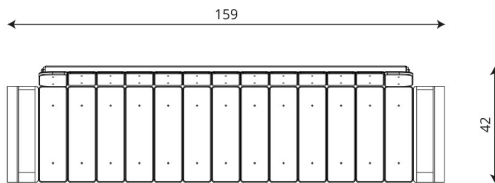

Guarantee

- **30** 30 year guarantee - Structural strength of steel and stainless steel components
- **15** 15 year guarantee - Structural failure of steel and stainless steel, for dynamic equipment
- **10** 10 year guarantee - Structural failure of high density polyethylene and high pressure laminates components
- **5** 5 year guarantee - Corrosion of stainless steel and hot dip galvanized and powder coated components; against bark beetles and rot in case of wooden structural elements

Detailed information in the guarantee card

Vinci Group Sp. z o.o.
Seminaryjna 9 Street
99-400 Łowicz

VAT: 534-250-14-46
PHONE: +48 42 203 24 99 ext. 26
M: +48 793 404 991

biuro@vinci-play.com
info@vinci-play.com
www.vinci-play.com