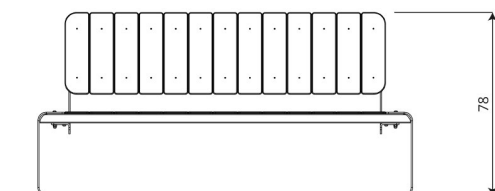

**Product technical sheet**

**PARK 0924**

**Product data**

Length	159 cm
Width	42 cm
Total height	78 cm
Availability of spare parts	YES
Installation time	1 h
Color options	

Data is subject to change without prior notice.