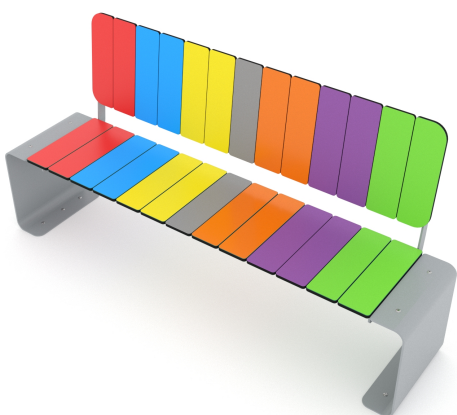

**Product technical sheet**

**PARK 0924**

**Product data**

Length	159 cm
Width	42 cm
Total height	78 cm
Availability of spare parts	YES
Installation time	1 h
Color options	

Data is subject to change without prior notice.

**Material specification**

- Powder galvanized and powder coated steel construction,
- Seats/backrests made of durable HDPE plate, resistant to weather conditions,
- Stainless steel screws and/or screws covered with plastic caps,