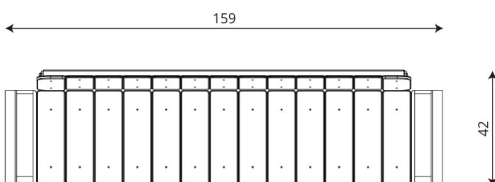

**Product technical sheet**

**PARK 0924**

**Product data**

Length	159 cm
Width	42 cm
Total height	78 cm
Availability of spare parts	YES
Installation time	1 h
Color options	

Data is subject to change without prior notice.